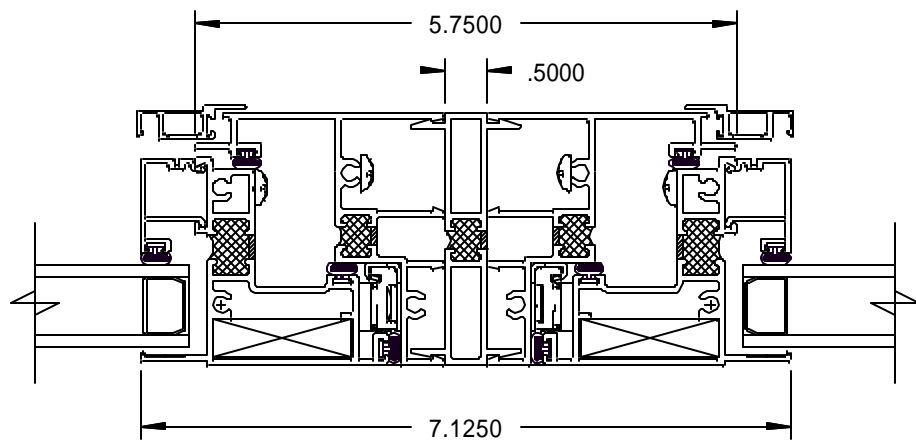

7

8

West Window Corporation

Industrial Park
Martinsville, Virginia

P.O. Drawer 3071
(276)638-2394

Westco Projection Series Awning

Horizontal & Vertical Mullion Details

5/6/2010	SCALE: HALF	Drawn: DB
----------	-------------	-----------

SHEET: 4 OF 4