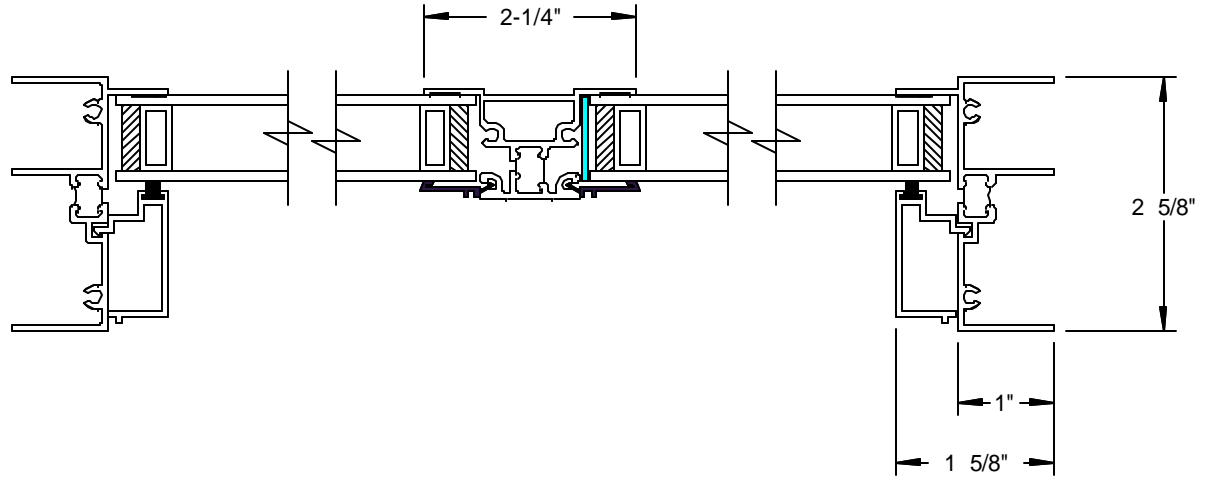

1

2

3

4

5

NOTE: DIMENSIONS TYPICAL BOTH JAMBS.

1

5

4

2

3

West Window Corporation

226 Industrial Park
Martinsville, Virginia

P.O. Drawer 3071
(540)638-2394

Westco Fixed Picture Window (SH, SL)
With Muntin

Head, Jamb, Sill, and Muntin Detail

6-22-10

Scale: Half

Drawn: DB

Sheet: 2 of 2