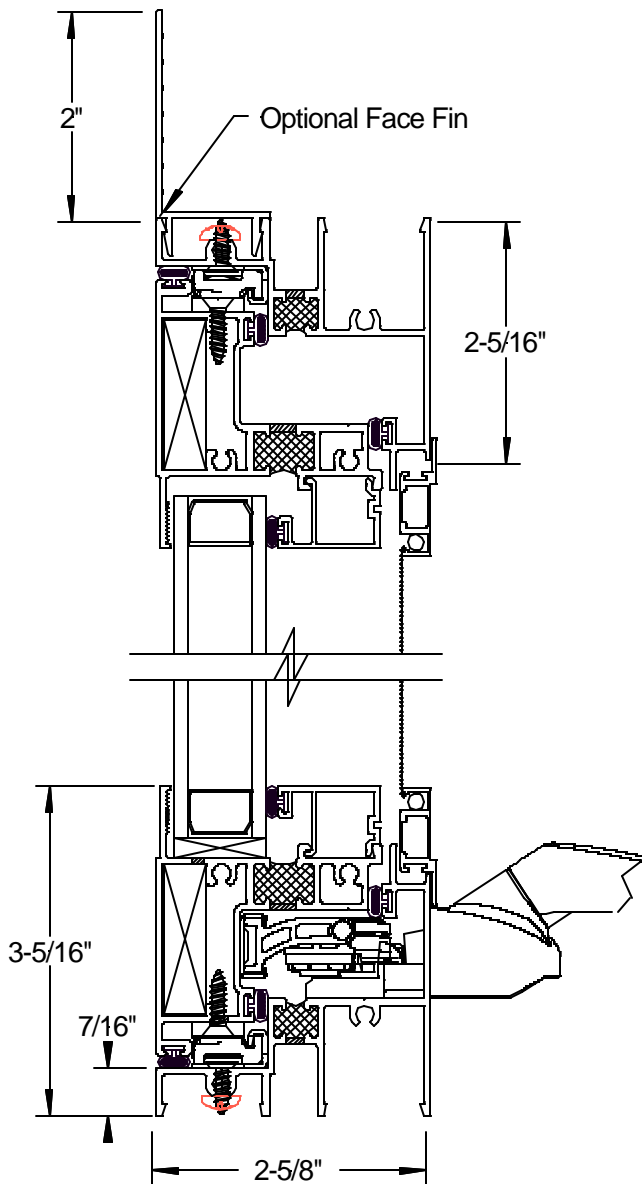

Commercial Aluminum Casement C-C50

Standard Features

- Flush sash to frame construction
- 2-5/8" Frame Depth
- T-6063 Aluminum Extrusions with .062" walls
- Thermally Broken Frame and Sash
- Factory Glazed with 7/8" Insulated Glass with Super Spacer® warm edge spacer technology for superior thermal performance.
- Concealed Hinge system for a modern look
- Equal Leg Frame
- Triple Weatherseals
- Interior Glazed – Field Servicable
- Architectural paint finish meets AAMA 2603. Colors available for normal lead times: White, Bronze, and Clear Anodized. For large projects, custom colors are available on a special order basis – please contact our office for details.
- Truth Maxim® Hardware with E-Gard™ Coating features enhanced corrosion protection
- Washability Hinge with Roto Operator standard.
- Sleek, Low-Profile Lock and Operator system
- Multi-Point Locking System with progressive locking action assures a weather-tight lock between the sash and frame.

Optional Features

- Extruded Interior Screen – eliminates unsightly wicket type screens
- Numerous high performance glazing options
- Mullion for multiple units
- Many Grid Between Glass (GBG) configurations are available for greater design flexibility and low maintenance.
- Stainless Steel Hardware
- Egress hinges and sash control devices are available
- Optional Nailing Fin and Face Flange