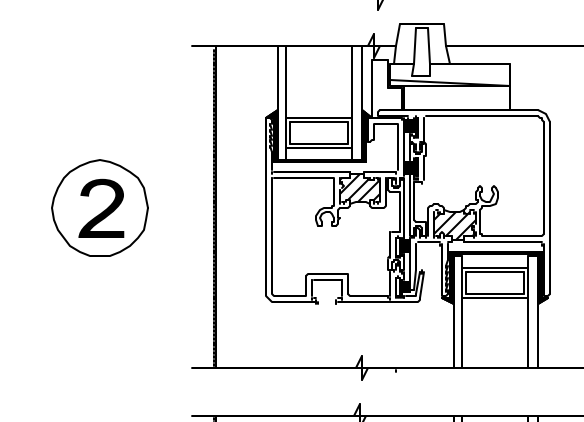

1

2

3

4

5

West Window Corporation

Industrial Park
Martinsville, Virginia

P.O. Drawer 3071
(276)638-2394

West-Prime Thermal Double Hung H-C45

Head, Jamb, and Sill Detail

7-28-10

Scale: Half

Drawn: DB

Sheet: 1 of 3