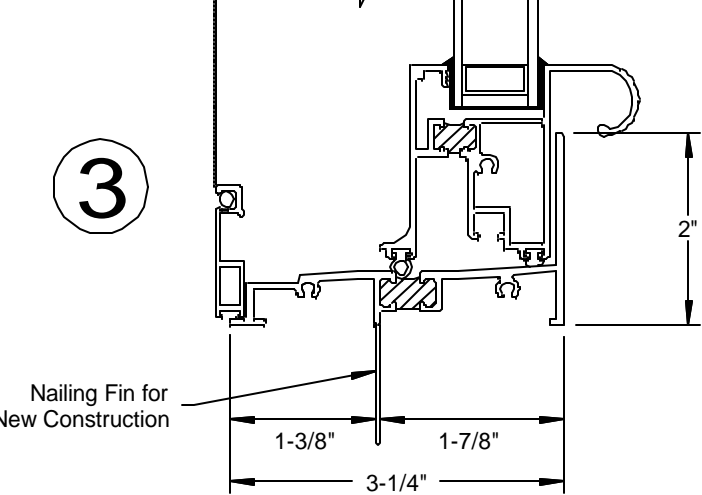

1

2

3

4

5

West Window Corporation

Industrial Park
Martinsville, Virginia

P.O. Drawer 3071
(276)638-2394

West-Prime Thermal Double Hung H-C45

Head, Jamb, and Sill Detail

7-28-10

Scale: Half

Drawn: DB

Sheet: 1 of 3