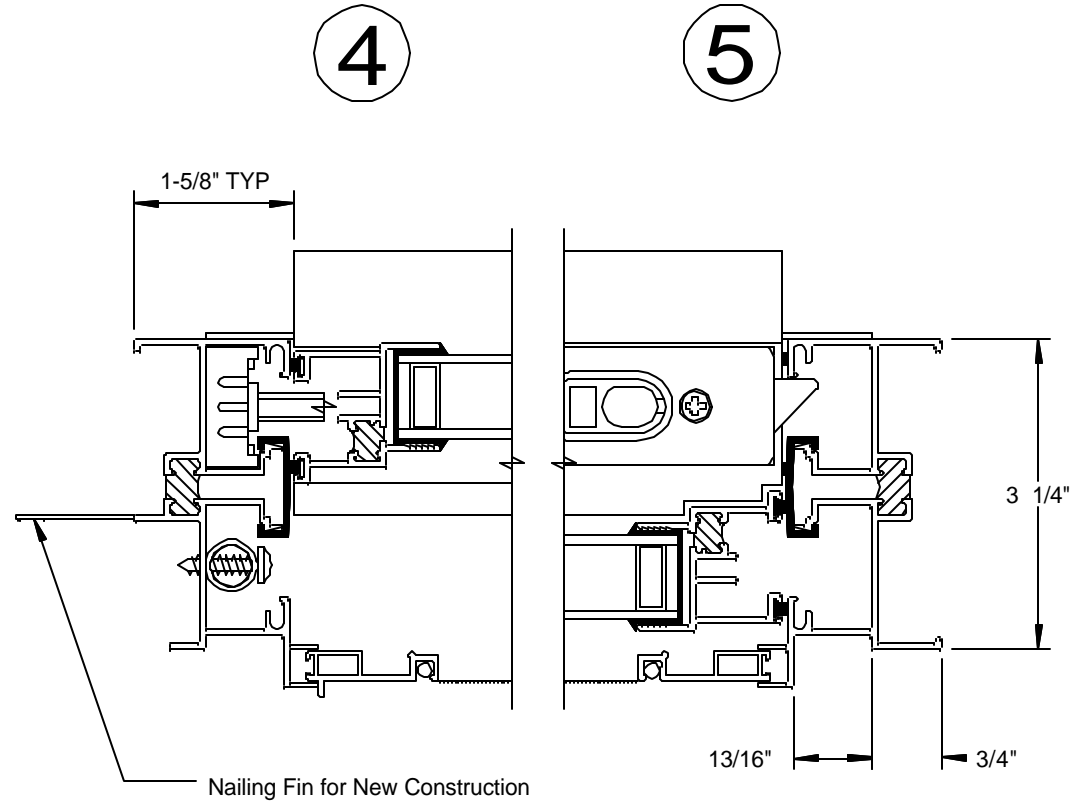

1

2

3

4

5

West Window Corporation

Industrial Park
Martinsville, Virginia

P.O. Drawer 3071
(276)638-2394

West-Prime Thermal Double Hung H-C45

Head, Jamb, and Sill Detail

7-28-10

Scale: Half

Drawn: DB

Sheet: 1 of 3