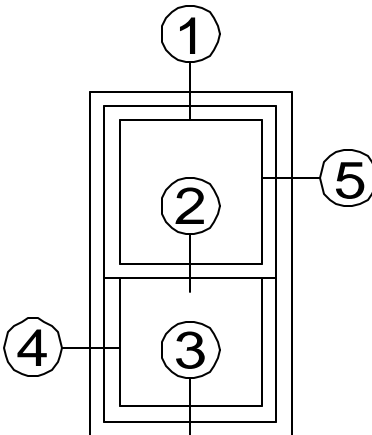

West Window Corporation

Industrial Park
Martinsville, Virginia

P.O. Drawer 3071
(276)638-2394

West-Prime Thermal Double Hung H-C45

Head, Jamb, and Sill Detail

7-28-10

Scale: Half

Drawn: DB

Sheet: 1 of 3