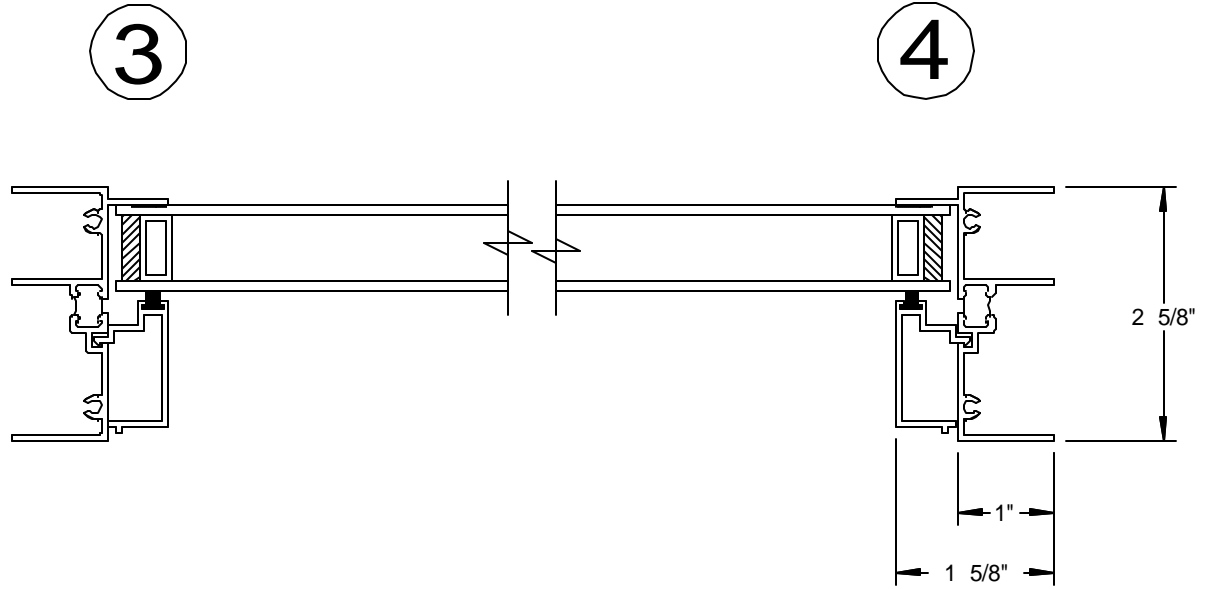

NOTE: DIMENSIONS TYPICAL HEAD AND SILL.

NOTE: DIMENSIONS TYPICAL BOTH JAMBS.

Industrial Park
Martinsville, Virginia

P.O. Drawer 3071
(276)638-2394

Westco Fixed Picture Window (SH, SL)

Head, Jamb, and Sill Detail

6-22-10

Scale: Half

Drawn: DB

Sheet: 1 of 2