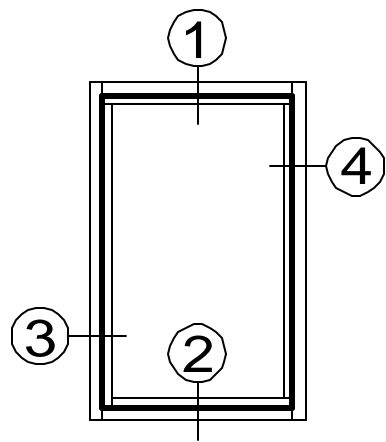

NOTE: DIMENSIONS TYPICAL HEAD AND SILL.

NOTE: DIMENSIONS TYPICAL BOTH JAMBS.

Industrial Park
Martinsville, Virginia

P.O. Drawer 3071
(276)638-2394

Westco Fixed Picture Window (SH, SL)

Head, Jamb, and Sill Detail

6-22-10

Scale: Half

Drawn: DB

Sheet: 1 of 2